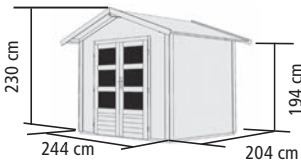

naturbelassen
Art.-Nr. 83335 **1.029,99 €***

terragrau
Art.-Nr. 83334 **1.299,99 €***