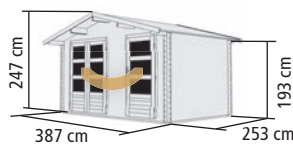

- Großer Raum: 210 x 230 cm
- Kleiner Raum: 152 x 230 cm

naturbelassen
Art.-Nr. 58395

1.979,99 €*