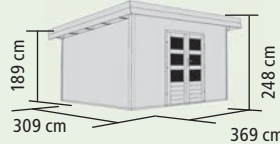

▶ NORTHEIM 4

Umbauter Raum: ca. 23,0 m³

4 Rollen Set L Set 2

Art.-Nr. 91460 **2.529,99 €***