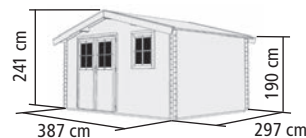

▶ FELSENAU 5

Umbauter Raum: ca. 22,2 m³

- 6 Pakete
- 7 Rollen
- Set C

naturbelassen
Art.-Nr. 64292 **1.879,99 €***

PVC-DACHRINNEN-SET SATTELDACH

Für Satteldachhäuser

SET A 8380	164,99 €*	SET E 8387	249,99 €*
SET B 8381	174,99 €*	SET F 8388	274,99 €*
SET C 8382	184,99 €*	SET G 8389	369,99 €*
SET D 8383	89,99 €*	SET H 8390	449,99 €*

- Inkl. Fallrohr, Halterungen & Verbindungsmaterial
- Verstellbarer Dachrinnenhalter
- Besonders stabiles PVC
- Einfach Anzupassen
- Einfach zu montieren

SELBSTKLEBENDE BITUMEN-DACHBAHN SATTELDACH

- Kaltselbstklebender Elastomer-Bitumen
- Naturschieferoberfläche
- Trägereinlage aus Vlies

VORTEILE

- Schnelle und sichere Verlegung
- Hohe UV- und Farbeständigkeit
- Reißfest und rissüberbrückend
- Kein Schweißen
- Sehr langlebig

Achten Sie auf das Bedarfssymbol.

rot	83531	44,99 €*
schwarz	83532	44,99 €*