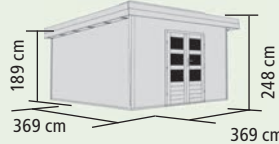

▶ NORTHEIM 5

Umbauter Raum: ca. 27,7 m³

5 Rollen Set L Set 2

Art.-Nr. 91462 **2.749,99 €***